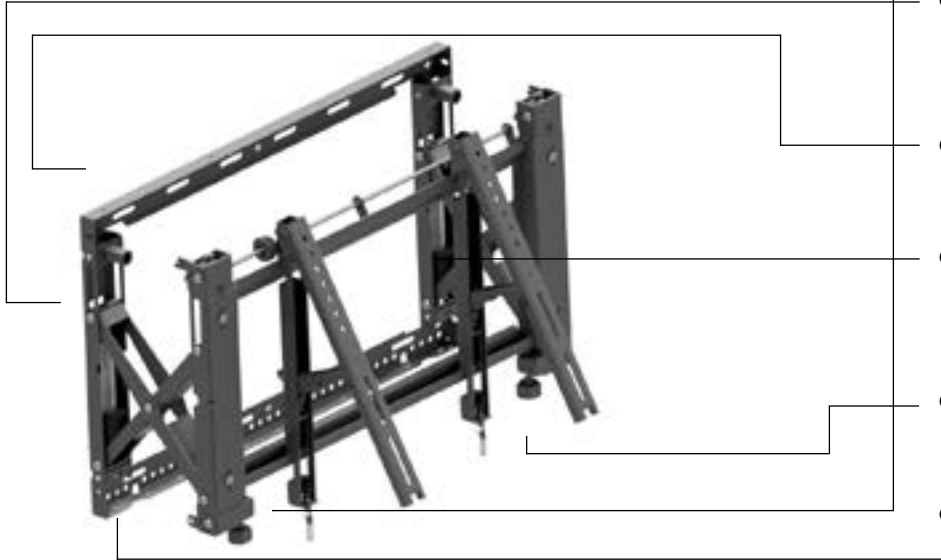

VWPOP Landscape Series - Quick Release Pop-Out Universal Video Wall Mount

VWPOP65-L

The VWPOP65-L is purpose designed for easy and fast servicing of recessed multi-screen installations. The simple one touch „pop out“ mechanism allows full extension of the display out of the videowall so access and servicing can be performed quickly and safely. Tool-less micro-adjustment is included for seamless alignment of the displays and precision dedicated spacers eliminate requirement for on-site calculations and measurements.

FEATURES

- Tool-less independent 8-point micro-adjustment provides seamless alignment of the displays max. 15 mm.
- Fast Release Pop-out mechanism provides convenient display access designed for used in enclosed or recessed installations.
- Pop-out mechanism can be temporarily removed with security locking screw to prevent unintentional pop-outs.
- Open Frame design allows full electrical wiring access and Integrated cable management strips make display-to-display cabling simple.
- Sequentially drilled wall plate and precision dedicated display spacers eliminate requirement for on-site calculations.
- Fast Release Pop-Out mechanism can be adjusted for varying display weights, ensuring safe and controlled extension.

tool-less micro-adjustment

security padlock

dedicated spacers

FEATURES

min.
100x100
max.
600x400
mm

42"-85"

85-270 mm

0-28°

60 kg

ACCESSORIES

SPACERS

PRODUCT SPECIFICATION

Product	Screen size	max. capacity	max. VESA	Weight	Dimensions (HxWxD)
VWPOP65-L	42"-85"	60 kg	600x400 mm	14 kg	824x530x80 mm

TECHNICAL DRAWINGS